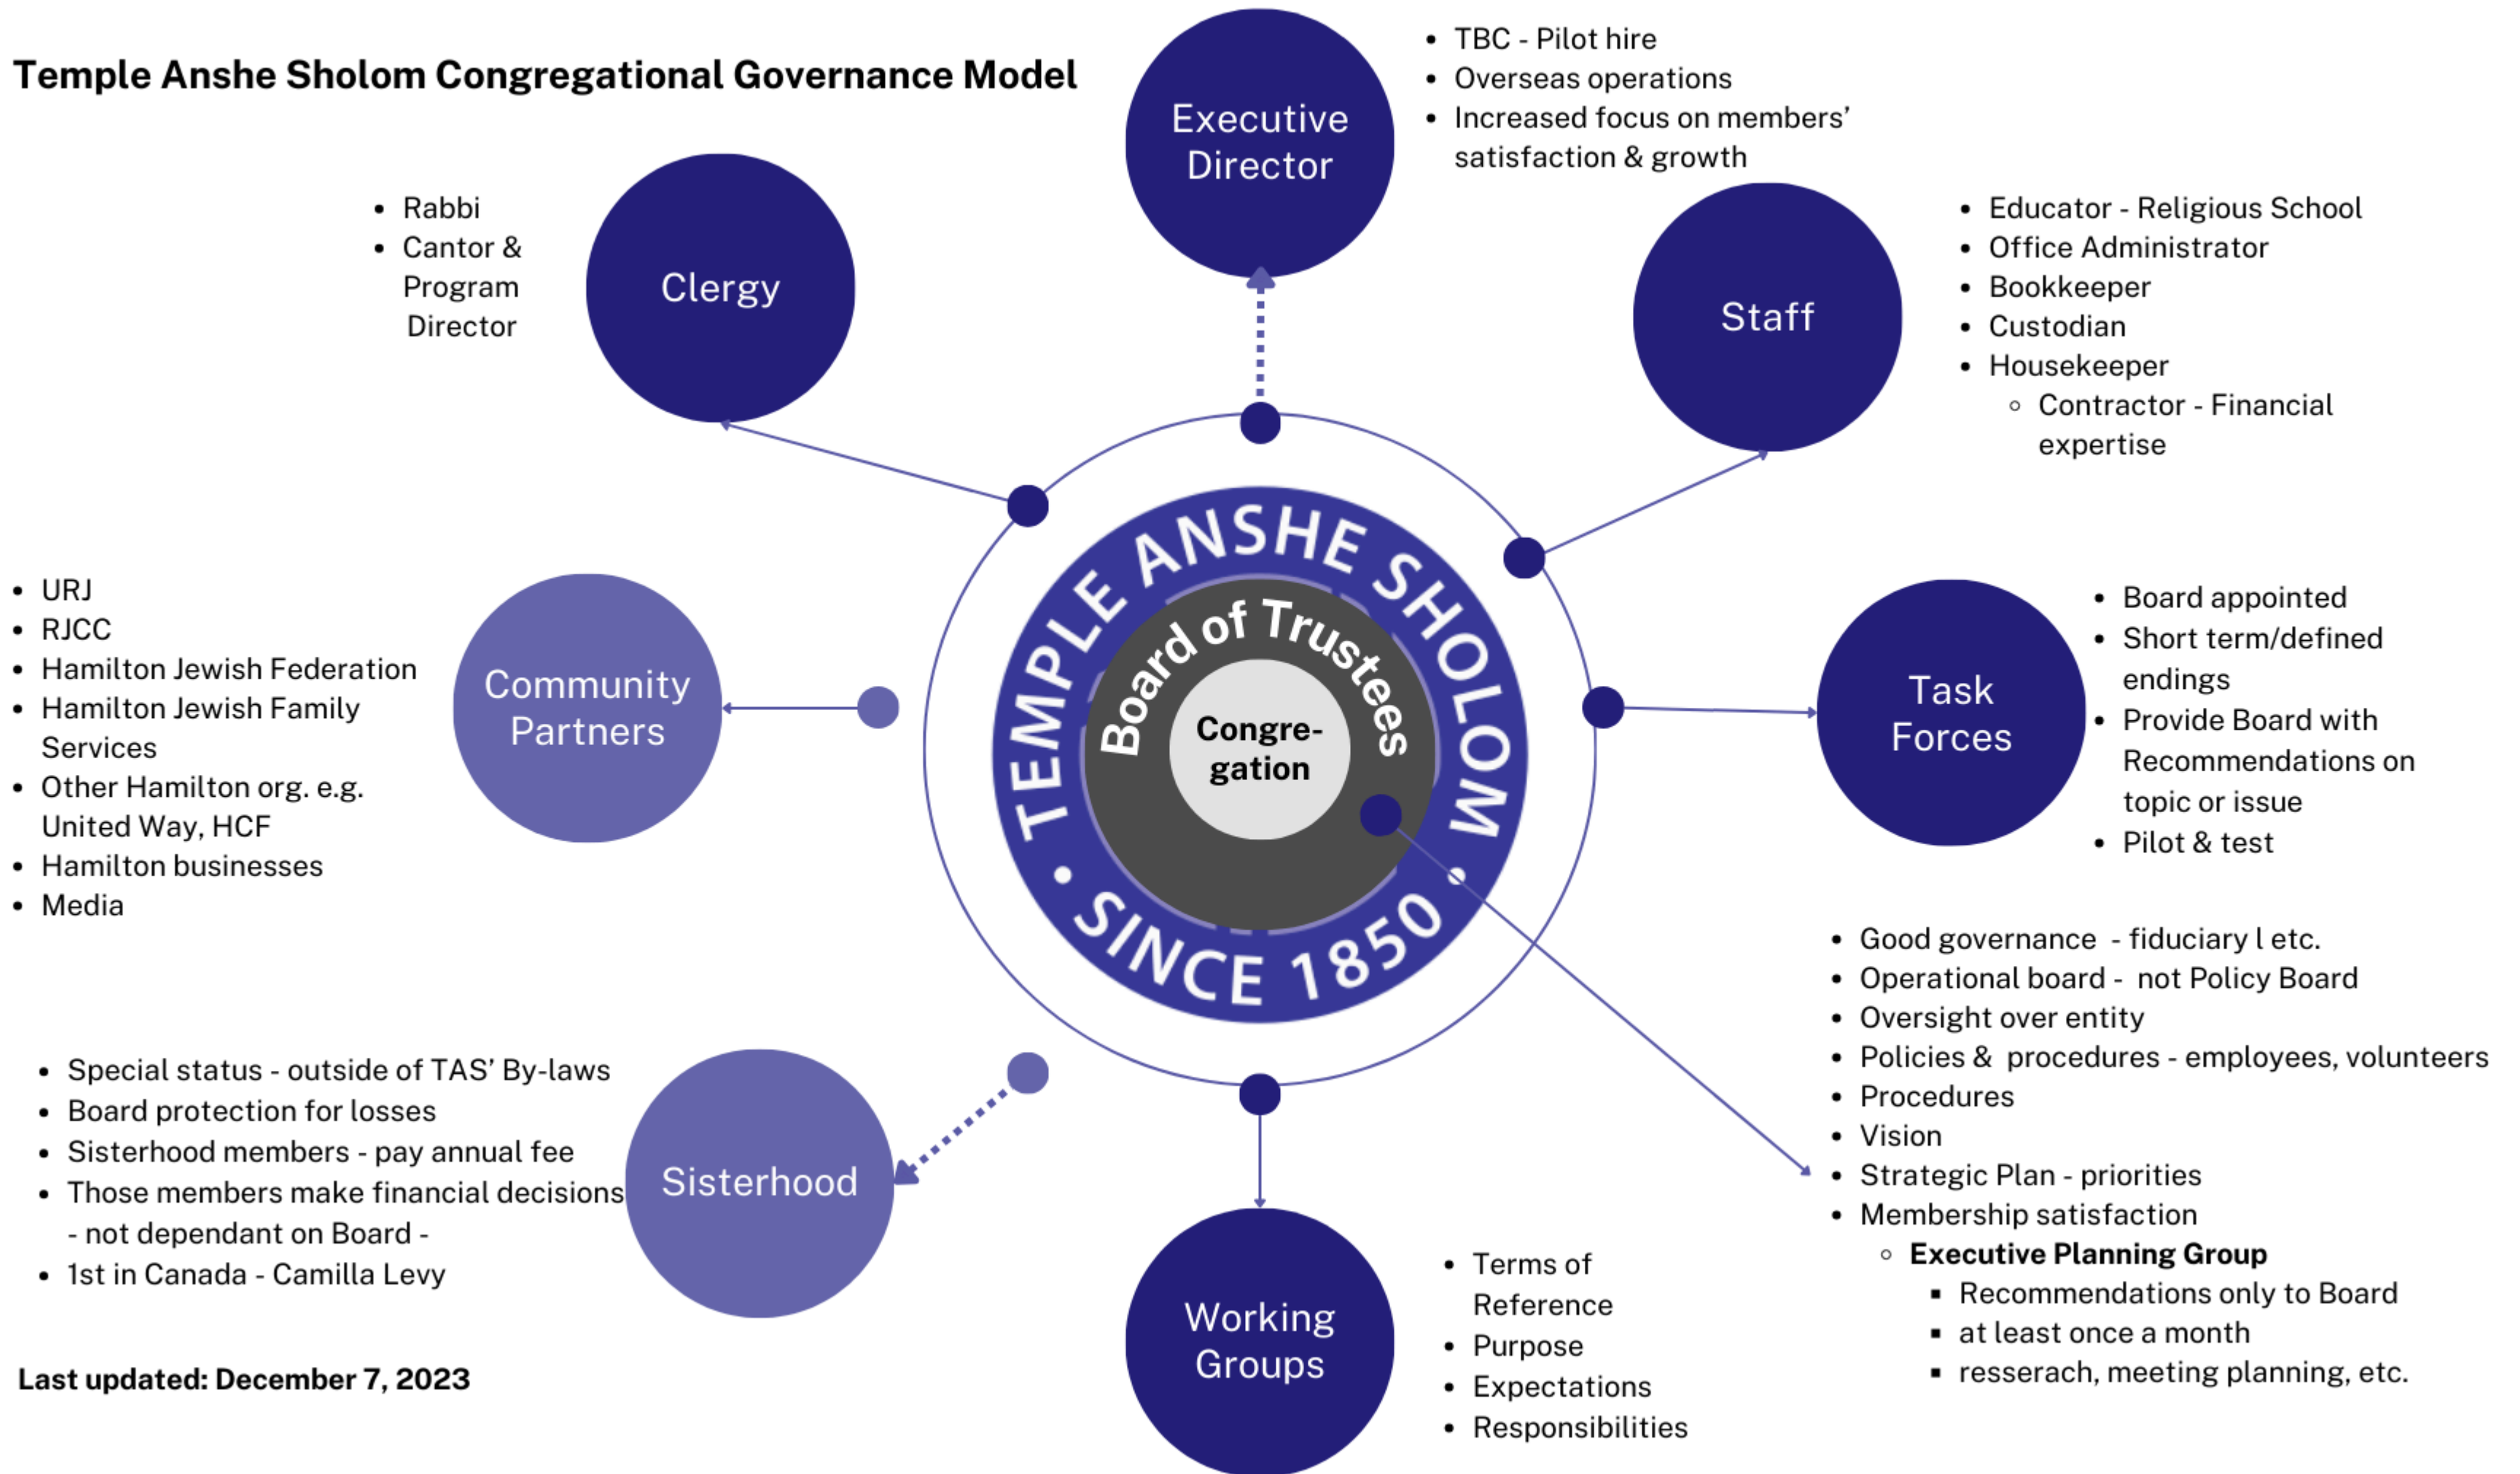

# Temple Anshe Sholom Congregational Governance Model

Last updated: December 7, 2023